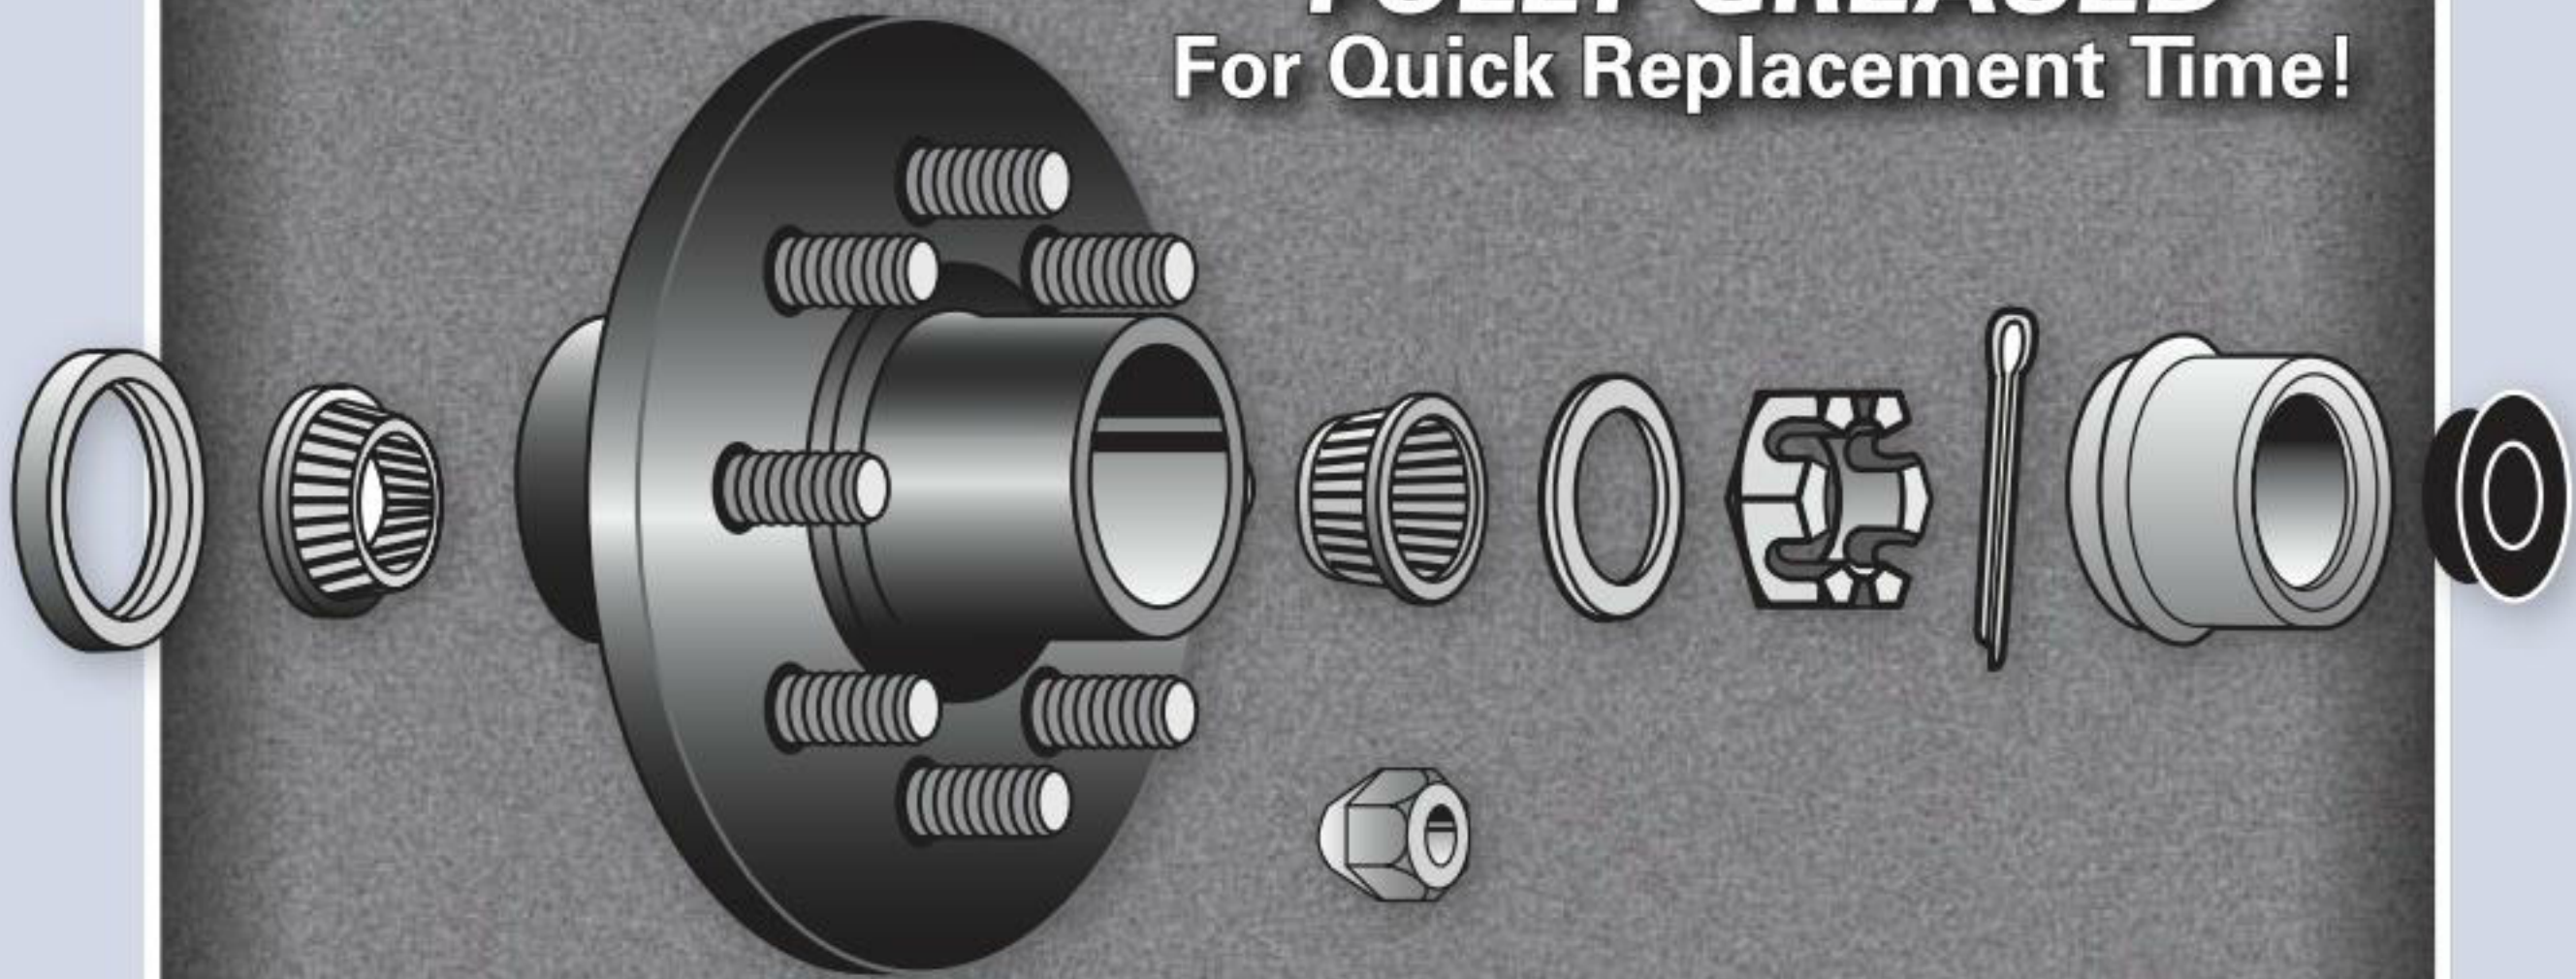

# PRE-GREASED Hub Kits

**FULLY GREASED**  
For Quick Replacement Time!

**Kits available for  
2,000 lb. to 7,000 lb Axles!**

**Call your local Rockwell American Branch  
for more information.**

AXLES &  
COMPONENTS